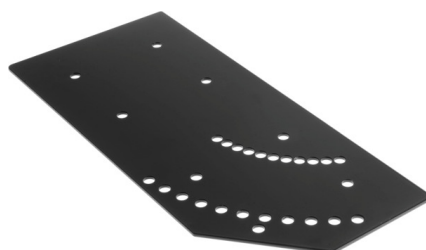

CONNECTOR BRACKET (SP-FV2)

Set containing 1 pair for SP-LF2E and SP-F2 or SP-F2A.